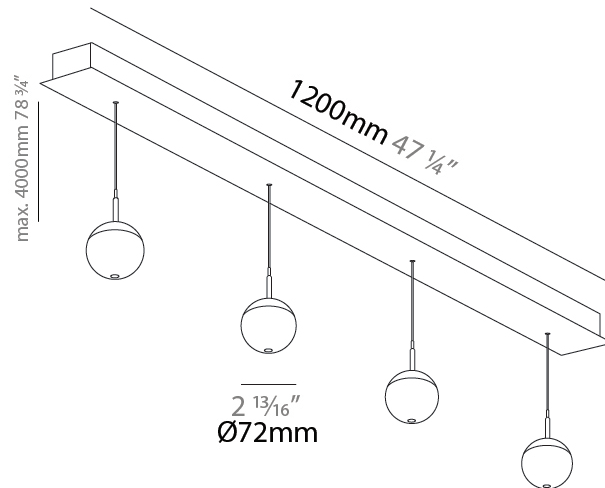

GENERAL

Series: G-Mini Channel
Subseries: G-Mini Channel Snooker Glass
Partner: Prolicht
Division: Architectural
Installation: Suspension
Product Type: Clusters
Mounting Location: Ceiling
Light Distribution: Direct

PHYSICAL

Shape: Sphere
Diameter (mm): 72
Diameter (in): 2 ¹³/₁₆
Length (mm): 1200
Length (in): 47 ¹/₄
Height (mm): 72
Height (in): 2 ¹³/₁₆
Fixture Finish: CHR
Holder Finish: SSR / BKV / CWI / CRY / HAB / LAG / UFT / ITA / RUA / RUR / MIC / FTG / MYG / TWT / LOD / PUS / FRO / FUP / KIA / POP / BLS / SPG / MEY / GOH / GUM / CHC / COM / ABZ / JAG
Accent Finish: NOF / COP / MIR / SSS
Fixture Material: Aluminum Die Cast
Cable Details: 2000mm/78 3/4" or 4000mm/157 1/2" Cable - Color Options: Black / White / Orange / Red / Green

ELECTRICAL

Lamp Type: LED (Zhaga Standard)
Input Wattage (W): 26
Total Output Wattage (W): 23.7
Dimming: Non-Dimmable
Driver Included: Yes
Driver Location: Integrated
Driver Type: Constant Current - Universal
Driver Class: Class 2
Input Voltage (V): 120 - 277

LED

Color Temperature (°K): 2700 / 3000 / 3500 / 4000
Max. Delivered Lumen (lm): 1240 / 1313 / 1386 / 1423
Nominal Lumen (lm): 1840 / 1949 / 2057 / 2112
CRI: >90 CRI
Lamp Life (hrs): 50000

OPTICAL

Beam Angle: 32 / 58

RATINGS AND CERTIFICATIONS

Certified By: Certified for North American Standards
IP rating: IP20