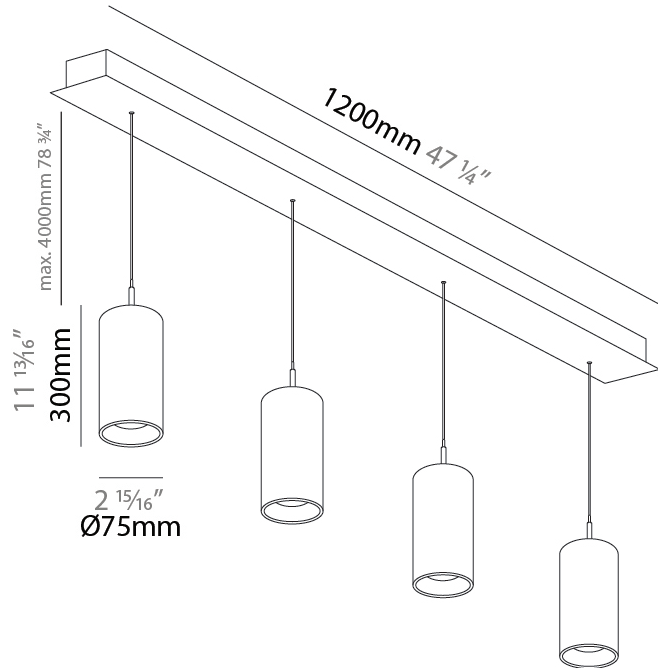

GENERAL

Series: G-Mini Channel
Subseries: G-Mini Channel Hangover
Partner: Prolicht
Division: Architectural
Installation: Suspension
Product Type: Clusters
Mounting Location: Ceiling
Light Distribution: Direct

PHYSICAL

Shape: Cylinder
Diameter (mm): 75
Diameter (in): 2 ¹⁵/₁₆
Length (mm): 1200
Length (in): 47 ¹/₄
Height (mm): 150
Height (in): 5 ⁷/₈
Diffuser: Shine Ring - NOR / OPL / YEL / ORA / RED / BLU / GRN
Fixture Finish: SSR / BKV / CWI / CRY / HAB / UFT / ITA / RUA / FTG / MYG / LOD / PUS / FRO / FUP / KIA / POP / BLS / SPG / MEY / GOH / CHC / COM / ABZ / JAG / OBR / MOS / ROR
Accent Finish: NOF / COP / MIR / SSS
Fixture Material: Extruded Aluminum / Steel
Cable Details: 2000mm/78 3/4" / 4000mm/157 1/2" - Cable, Black, Green, Orange, Red, White

ELECTRICAL

Lamp Type: LED (Zhaga Standard)
Input Wattage (W): 38
Total Output Wattage (W): 34.5
Dimming: Non-Dimmable
Driver Included: Yes
Driver Location: Integrated
Driver Type: Constant Current - Universal
Driver Class: Class 2
Input Voltage (V): 120 - 277

LED

Color Temperature (°K): 2700 / 3000 / 3500 / 4000
Max. Delivered Lumen (lm): Max 3171
Nominal Lumen (lm): Max 4231
CRI: >90 CRI
Lamp Life (hrs): 50000

OPTICAL

Beam Angle: 6 / 22 / 38

RATINGS AND CERTIFICATIONS

Certified By: Certified for North American Standards
IP rating: IP20