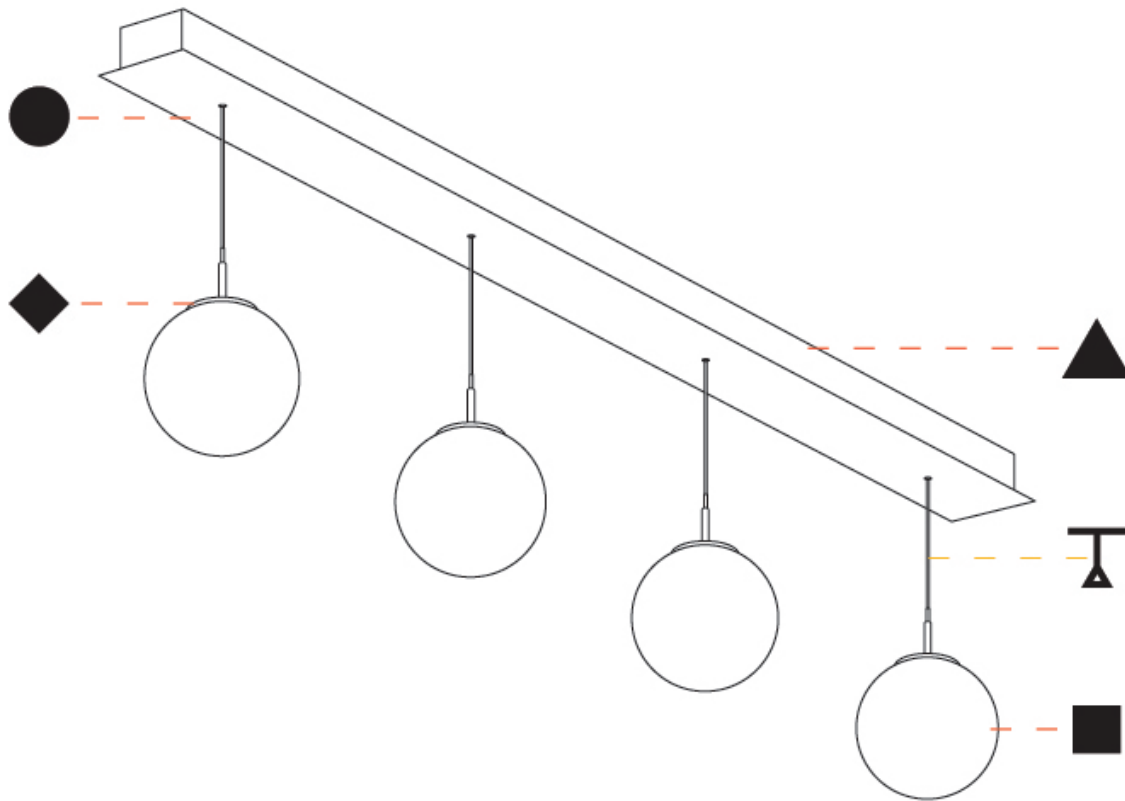

G-MINI CHANNEL BILO SUSPENSION

A300645-

PROJECT	_____
TYPE	_____
SPECIFIER	_____
QUANTITY	_____
DATE	_____

A