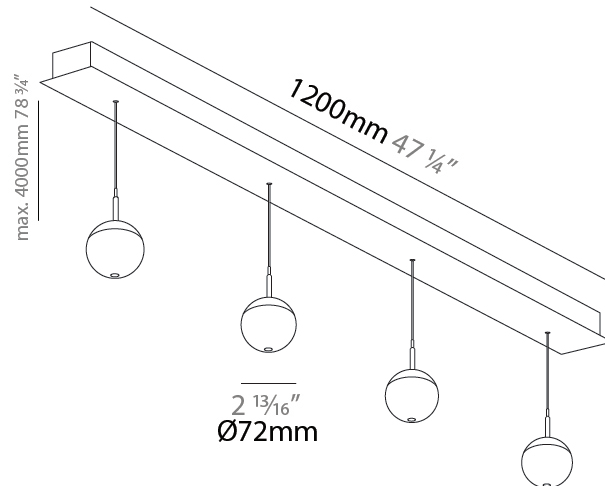

GENERAL

Series: G-Mini Channel
Subseries: G-Mini Channel Snooker
Partner: Prolicht
Division: Architectural
Installation: Suspension
Product Type: Clusters
Mounting Location: Ceiling
Light Distribution: Direct

PHYSICAL

Shape: Sphere
Diameter (mm): 72
Diameter (in): 2 ¹³/₁₆
Length (mm): 1200
Length (in): 47 ¹/₄
Height (mm): 72
Height (in): 2 ¹³/₁₆

Fixture Finish: SSR / BKV / CWI / CRY / HAB / UFT / ITA / RUA / FTG / MYG / LOD / PUS / FRO / FUP / KIA / POP / BLS / SPG / MEY / GOH / CHC / COM / ABZ / JAG / OBR / MOS / ROR

Accent Finish: OPL / YEL / ORA / RED / BLU / GRN

Fixture Material: Aluminum Die Cast

Cable Details: 2000mm/78 3/4" or 4000mm/157 1/2" Cable - Color Options: Black / White / Orange / Red / Green

ELECTRICAL

Lamp Type: LED (Zhaga Standard)
Input Wattage (W): 26
Total Output Wattage (W): 23.7
Dimming: Non-Dimmable
Driver Included: Yes
Driver Location: Integrated
Driver Type: Constant Current - Universal
Driver Class: Class 2
Input Voltage (V): 120 - 277

LED

Color Temperature (°K): 2700 / 3000 / 3500 / 4000
Max. Delivered Lumen (lm): 1240 / 1313 / 1386 / 1423
Nominal Lumen (lm): 1840 / 1949 / 2057 / 2112
CRI: >90 CRI
Lamp Life (hrs): 50000

OPTICAL

Beam Angle: 32 / 58

RATINGS AND CERTIFICATIONS

Certified By: Certified for North American Standards
IP rating: IP20