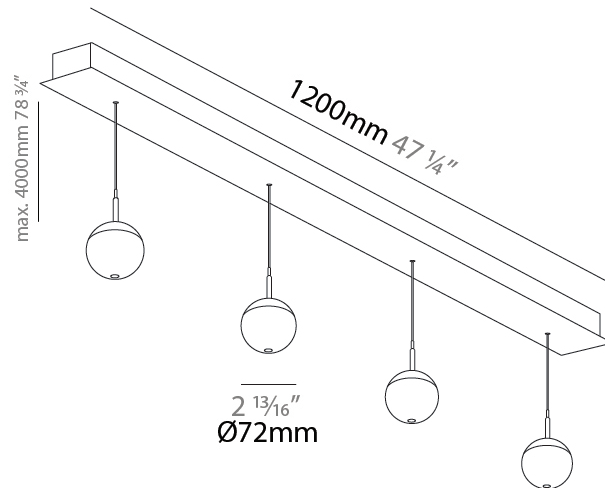

GENERAL

Series: G-Mini Channel
Subseries: G-Mini Channel Snooker Metal
Partner: Prolicht
Division: Architectural
Installation: Suspension
Product Type: Clusters
Mounting Location: Ceiling
Light Distribution: Direct

PHYSICAL

Shape: Sphere
Diameter (mm): 72
Diameter (in): 2 ¹³/₁₆
Length (mm): 1200
Length (in): 47 ¹/₄
Height (mm): 72
Height (in): 2 ¹³/₁₆
Fixture Finish: CHR
Holder Finish: SSR / BKV / CWI / CRY / HAB / LAG / UFT / ITA / RUA / RUR / MIC / FTG / MYG / TWT / LOD / PUS / FRO / FUP / KIA / POP / BLS / SPG / MEY / GOH / GUM / CHC / COM / ABZ / JAG
Fixture Material: Aluminum Die Cast
Cable Details: 2000mm/78 3/4" or 4000mm/157 1/2" Cable - Color Options: Black / White / Orange / Red / Green

ELECTRICAL

Lamp Type: LED (Zhaga Standard)
Input Wattage (W): 26
Total Output Wattage (W): 23.7
Dimming: Non-Dimmable
Driver Included: Yes
Driver Location: Integrated
Driver Type: Constant Current - Universal
Driver Class: Class 2
Input Voltage (V): 120 - 277

LED

Color Temperature (°K): 2700 / 3000 / 3500 / 4000
Max. Delivered Lumen (lm): 1240 / 1313 / 1386 / 1423
Nominal Lumen (lm): 1840 / 1949 / 2057 / 2112
CRI: >90 CRI
Lamp Life (hrs): 50000

OPTICAL

Beam Angle: 32 / 58

RATINGS AND CERTIFICATIONS

Certified By: Certified for North American Standards
IP rating: IP20