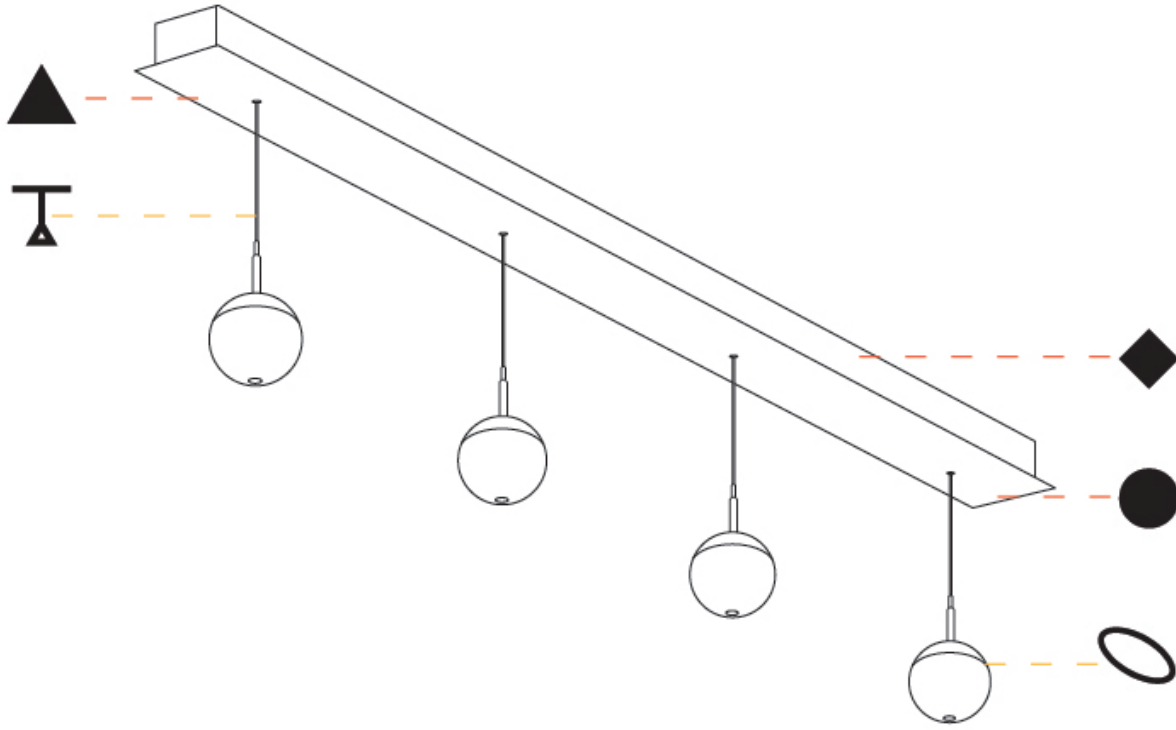

G-MINI CHANNEL SNOOKER METAL SUSPENSION

A300639-

PROJECT	_____
TYPE	_____
SPECIFIER	_____
QUANTITY	_____
DATE	_____

A