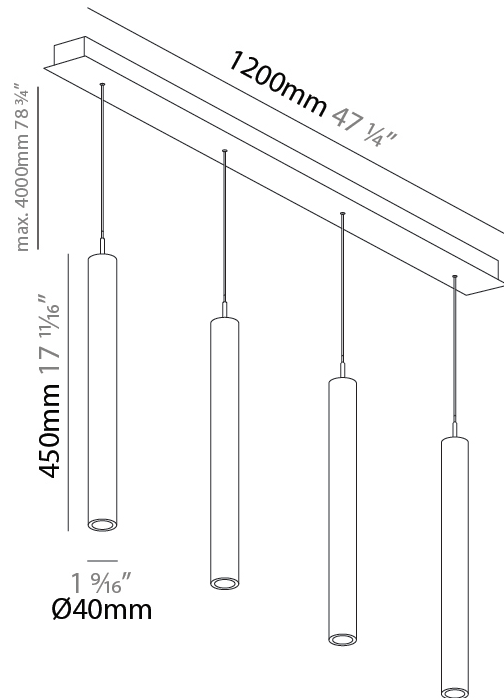

GENERAL

Series: G-Mini Channel
Subseries: G-Mini Channel Hangover
Partner: Prolicht
Division: Architectural
Installation: Suspension
Product Type: Clusters
Mounting Location: Ceiling
Light Distribution: Direct

PHYSICAL

Shape: Cylinder
Diameter (mm): 440
Diameter (in): 1 9/16
Length (mm): 1200
Length (in): 47 1/4
Height (mm): 450
Height (in): 17 11/16
Diffuser: Shine Ring - NOR / OPL / YEL / ORA / RED / BLU / GRN
Fixture Finish: SSR / BKV / CWI / CRY / HAB / UFT / ITA / RUA / FTG / MYG / LOD / PUS / FRO / FUP / KIA / POP / BLS / SPG / MEY / GOH / CHC / COM / ABZ / JAG / OBR / MOS / ROR
Accent Finish: NOF / COP / MIR / SSS
Fixture Material: Extruded Aluminum / Steel
Cable Details: 2000mm/78 3/4" / 4000mm/157 1/2" - Cable, Black, Green, Orange, Red, White

ELECTRICAL

Lamp Type: LED (Zhaga Standard)
Input Wattage (W): 39
Total Output Wattage (W): 35.4
Dimming: Non-Dimmable
Driver Included: Yes
Driver Location: Integrated
Driver Type: Constant Current - Universal
Driver Class: Class 2
Input Voltage (V): 120 - 277

LED

Color Temperature (°K): 2700 / 3000 / 3500 / 4000
Max. Delivered Lumen (lm): 2776 / 2904 / 3012 / 3080
Nominal Lumen (lm): 3878 / 4056 / 4206 / 4301
CRI: >90 CRI
Lamp Life (hrs): 50000

OPTICAL

Beam Angle: 40 / 52

RATINGS AND CERTIFICATIONS

Certified By: Certified for North American Standards
IP rating: IP20