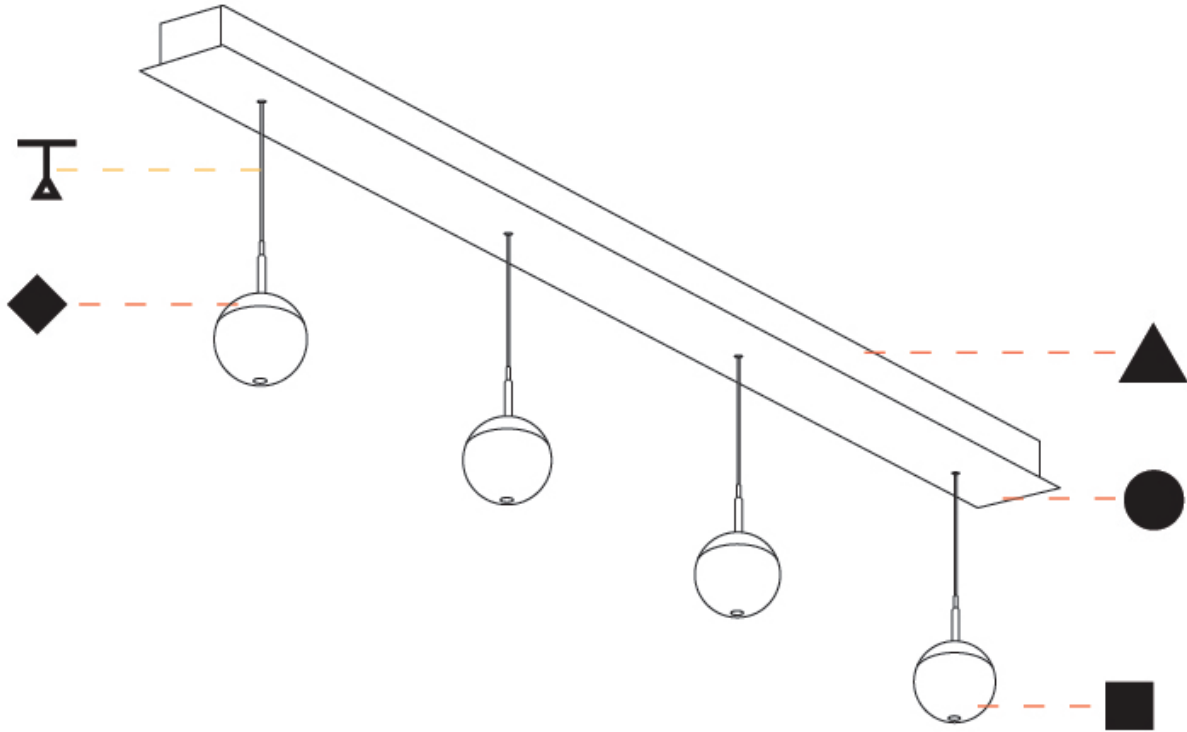

G-MINI CHANNEL SNOOKER GLASS SUSPENSION

A300640-

PROJECT	_____
TYPE	_____
SPECIFIER	_____
QUANTITY	_____
DATE	_____

A