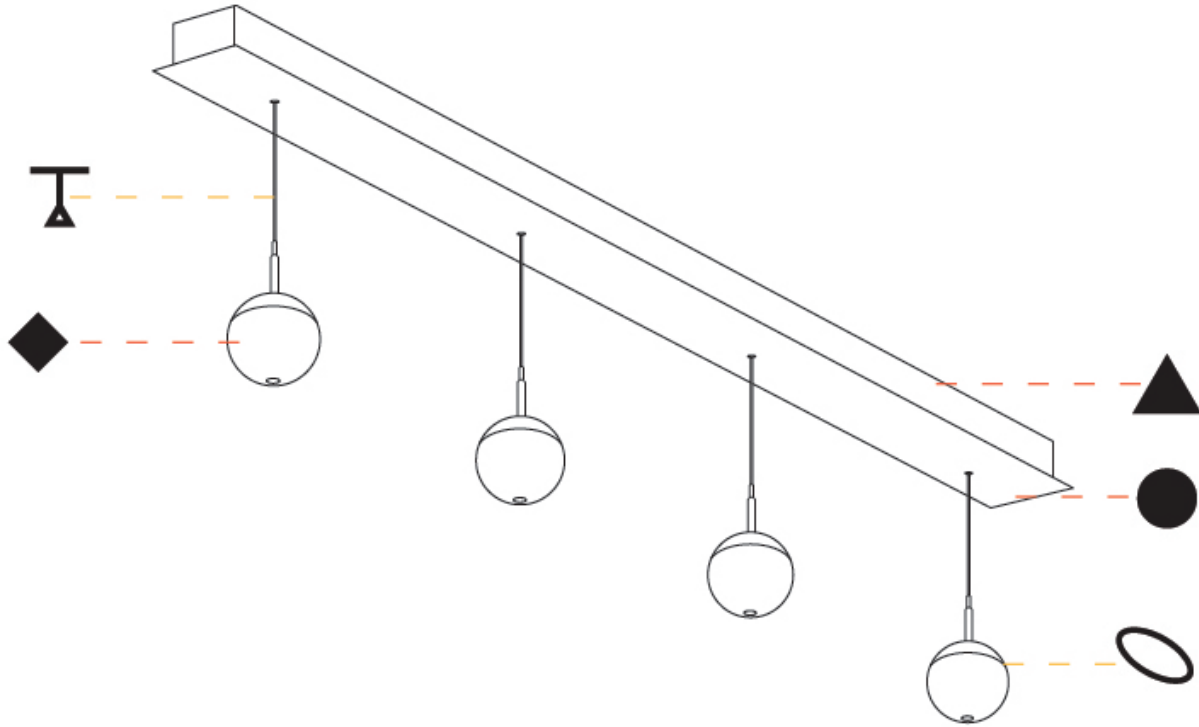

G-MINI CHANNEL SNOOKER SUSPENSION

A300637-

PROJECT	_____
TYPE	_____
SPECIFIER	_____
QUANTITY	_____
DATE	_____

A