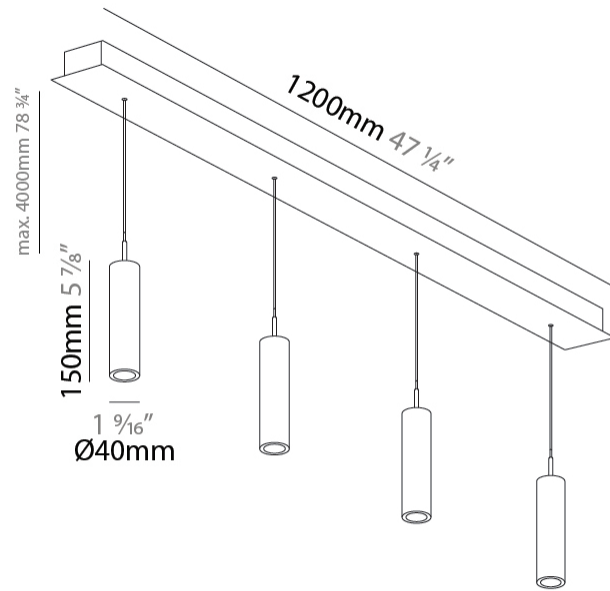

GENERAL

Series: G-Mini Channel
Subseries: G-Mini Channel Hangover
Partner: Prolicht
Division: Architectural
Installation: Suspension
Product Type: Clusters
Mounting Location: Ceiling
Light Distribution: Direct

PHYSICAL

Shape: Cylinder
Diameter (mm): 40
Diameter (in): 1 5/16
Length (mm): 1200
Length (in): 47 1/4
Height (mm): 150
Height (in): 5 7/8

Diffuser: Shine Ring - NOR / OPL / YEL / ORA / RED / BLU / GRN
Fixture Finish: SSR / BKV / CWI / CRY / HAB / UFT / ITA / RUA / FTG / MYG / LOD / PUS / FRO / FUP / KIA / POP / BLS / SPG / MEY / GOH / CHC / COM / ABZ / JAG / OBR / MOS / ROR
Accent Finish: NOF / COP / MIR / SSS
Fixture Material: Extruded Aluminum / Steel
Cable Details: 2,000mm/78 3/4" / 4,000mm/157 1/2" - Cable, Black, Green, Orange, Red, White

ELECTRICAL

Lamp Type: LED (Zhaga Standard)
Input Wattage (W): 39
Total Output Wattage (W): 35.4
Dimming: Non-Dimmable
Driver Included: Yes
Driver Location: Integrated
Driver Type: Constant Current - Universal
Driver Class: Class 2
Input Voltage (V): 120 - 277

LED

Color Temperature (°K): 2700 / 3000 / 3500 / 4000
Max. Delivered Lumen (lm): 2776 / 2904 / 3012 / 3080
Nominal Lumen (lm): 3878 / 4056 / 4206 / 4301
CRI: >90 CRI
Lamp Life (hrs): 50000

OPTICAL

Beam Angle: 40 / 52

RATINGS AND CERTIFICATIONS

Certified By: Certified for North American Standards
IP rating: IP20