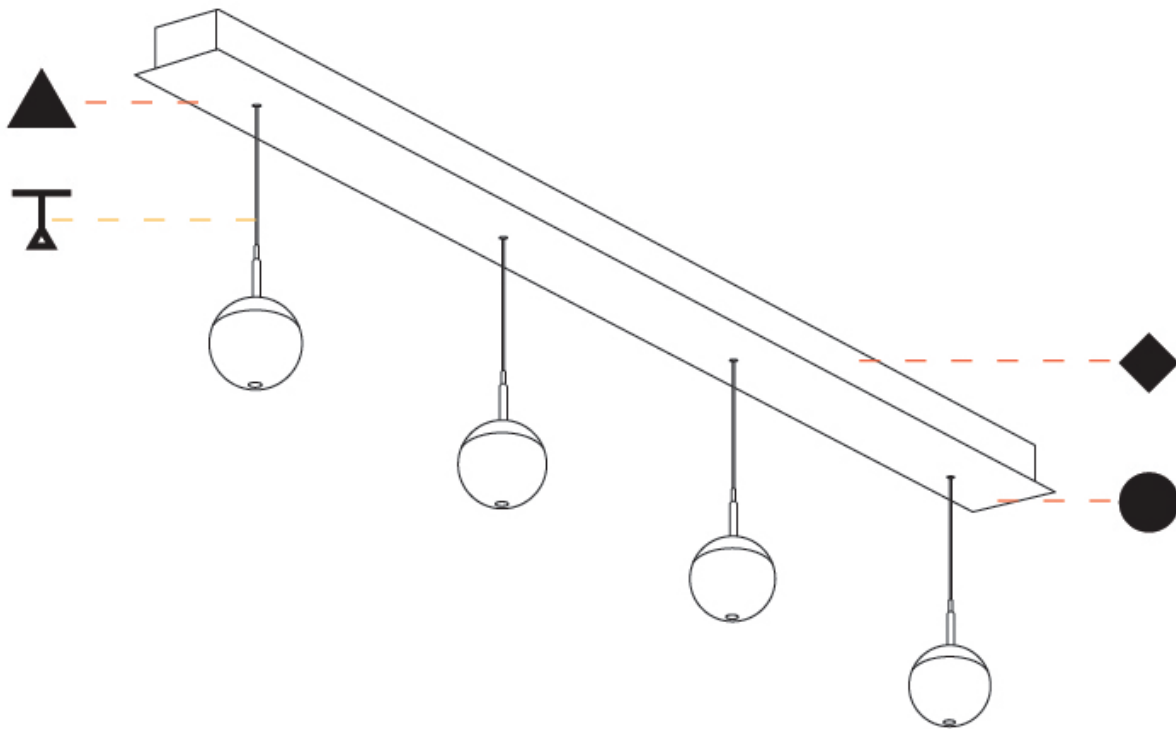

G-MINI CHANNEL SNOOKER METAL SUSPENSION

A300638-

PROJECT	_____
TYPE	_____
SPECIFIER	_____
QUANTITY	_____
DATE	_____

A